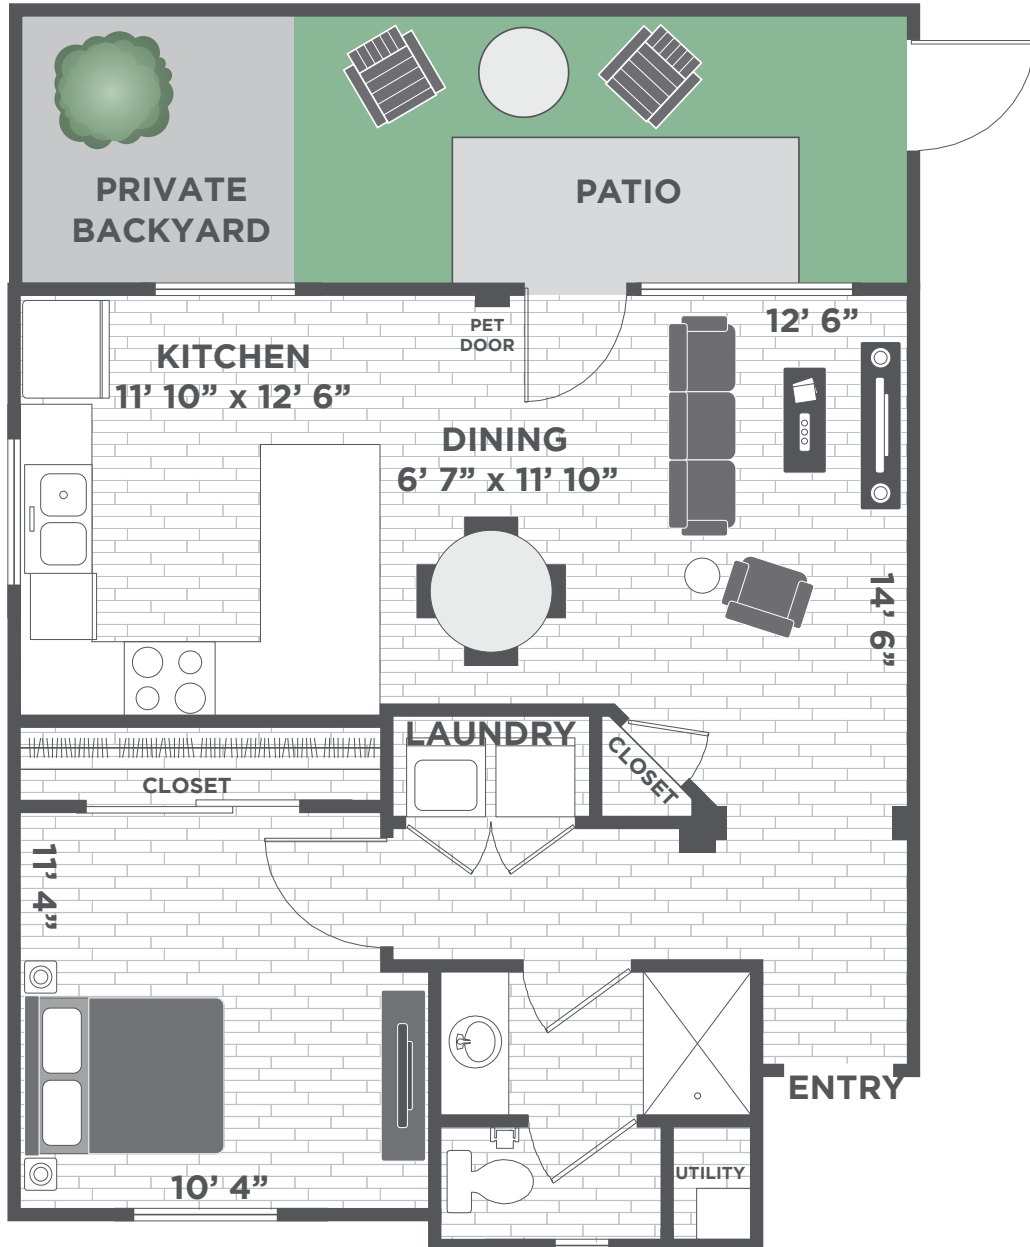

At Estrella Commons

SEASIDE - 1 Bed - 1 Bath - 642 Sq. Ft.

A New Way To Live®

ChristopherToddEstrellaCommons.com